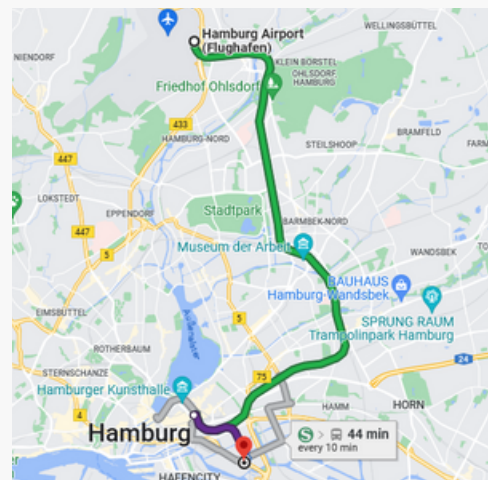

YOUR DIRECTIONS TO THE EYEC GMBH

✈️ Arrival by Plane

You can reach us from Hamburg Airport by S-Bahn, car, or taxi.

Take the S-Bahn line **S1** from the airport to Hamburg Hauptbahnhof (central station). Get on the S-Bahn line **S3** (direction Neugraben) or **S5** (direction Stade) and travel to Hammerbrook (City Süd). Afterwards, follow the instructions for *traveling by train from central station*.

The journey time by S-Bahn is approx. 45 min.

🚆 Arrival by Train and S-Bahn

Starting from Hamburg-Harburg Station **S3 S5**

Arrive by DB at Hamburg-Harburg station. Once there, take the S-Bahn line S5 (direction Elbgaustraße) or line S3 (direction Pinneberg). Travel to the S-Bahn stop Hammerbrook (City Süd).

Starting from Hamburg Central Station **S3 S5**

Arrive by DB at Hamburg central station. Then transfer to the S-Bahn line S3 (direction Neugraben) or line S5 (direction Stade). Then travel to the Hammerbrook (City Süd) S-Bahn stop.

🚗 Arrival by Car

The underground parking lot is available for visitors driving their own vehicles.

Navigate to Amsinckstraße 71 A, 20097 Hamburg. Take the entrance to the underground car park (picture 1). Stop at the pillar and press the button below the plastic panel/covering. Indicate your parking space number and EyeC as your destination. The gatekeeper will open the gate and, if necessary, the roller shutter. Turn right immediately past the barrier. Follow the ramp to the second basement level (picture 2). On the second basement floor, turn left immediately. You will find your parking space on the right-hand side, approximately opposite the exit/elevator. Our offices are on the first floor.